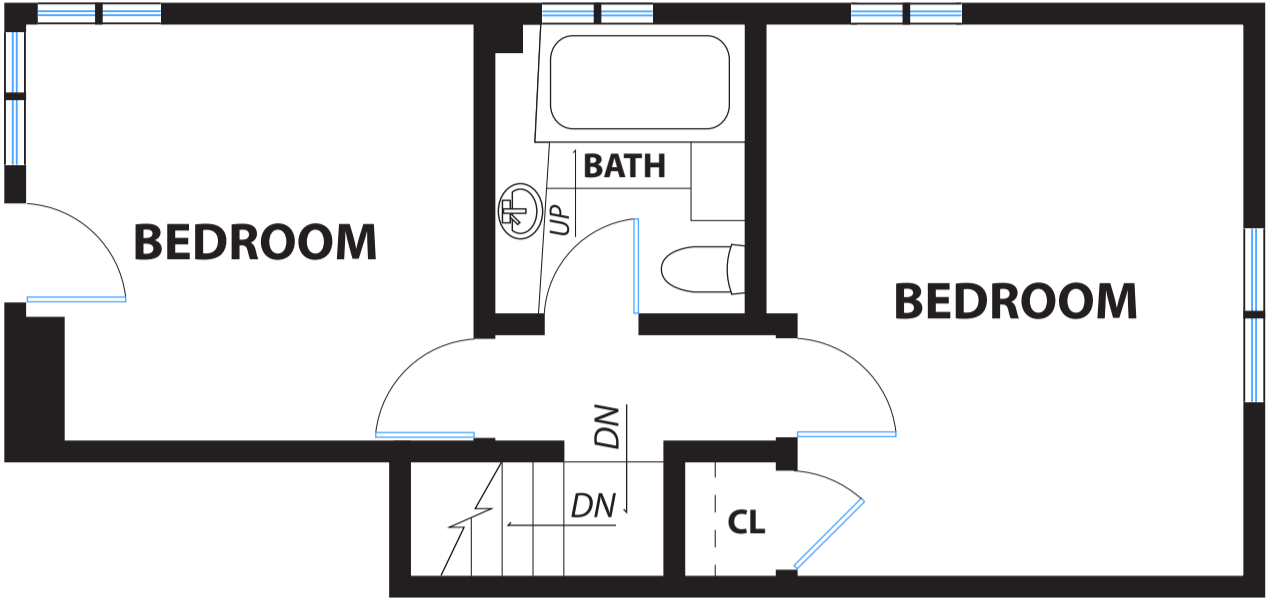

1411 LINCOLN STREET BERKELEY

UPPER LEVEL

MAIN LEVEL

PRESENTED BY : COREY WEINSTEIN
DRE #: 01362059

DISCLAIMER: RENDERING BY OPEN HOMES PHOTOGRAPHY. ALL MEASUREMENTS ARE APPROXIMATE AND MAY NOT BE EXACT.
DO NOT RELY ON THE ACCURACY OF THIS FLOOR PLAN WHEN DETERMINING THE PRICE OF A PROPERTY OR MAKING DECISIONS
REGARDING BUYING OR SELLING OF PROPERTIES WITHOUT INDEPENDENT VERIFICATION.