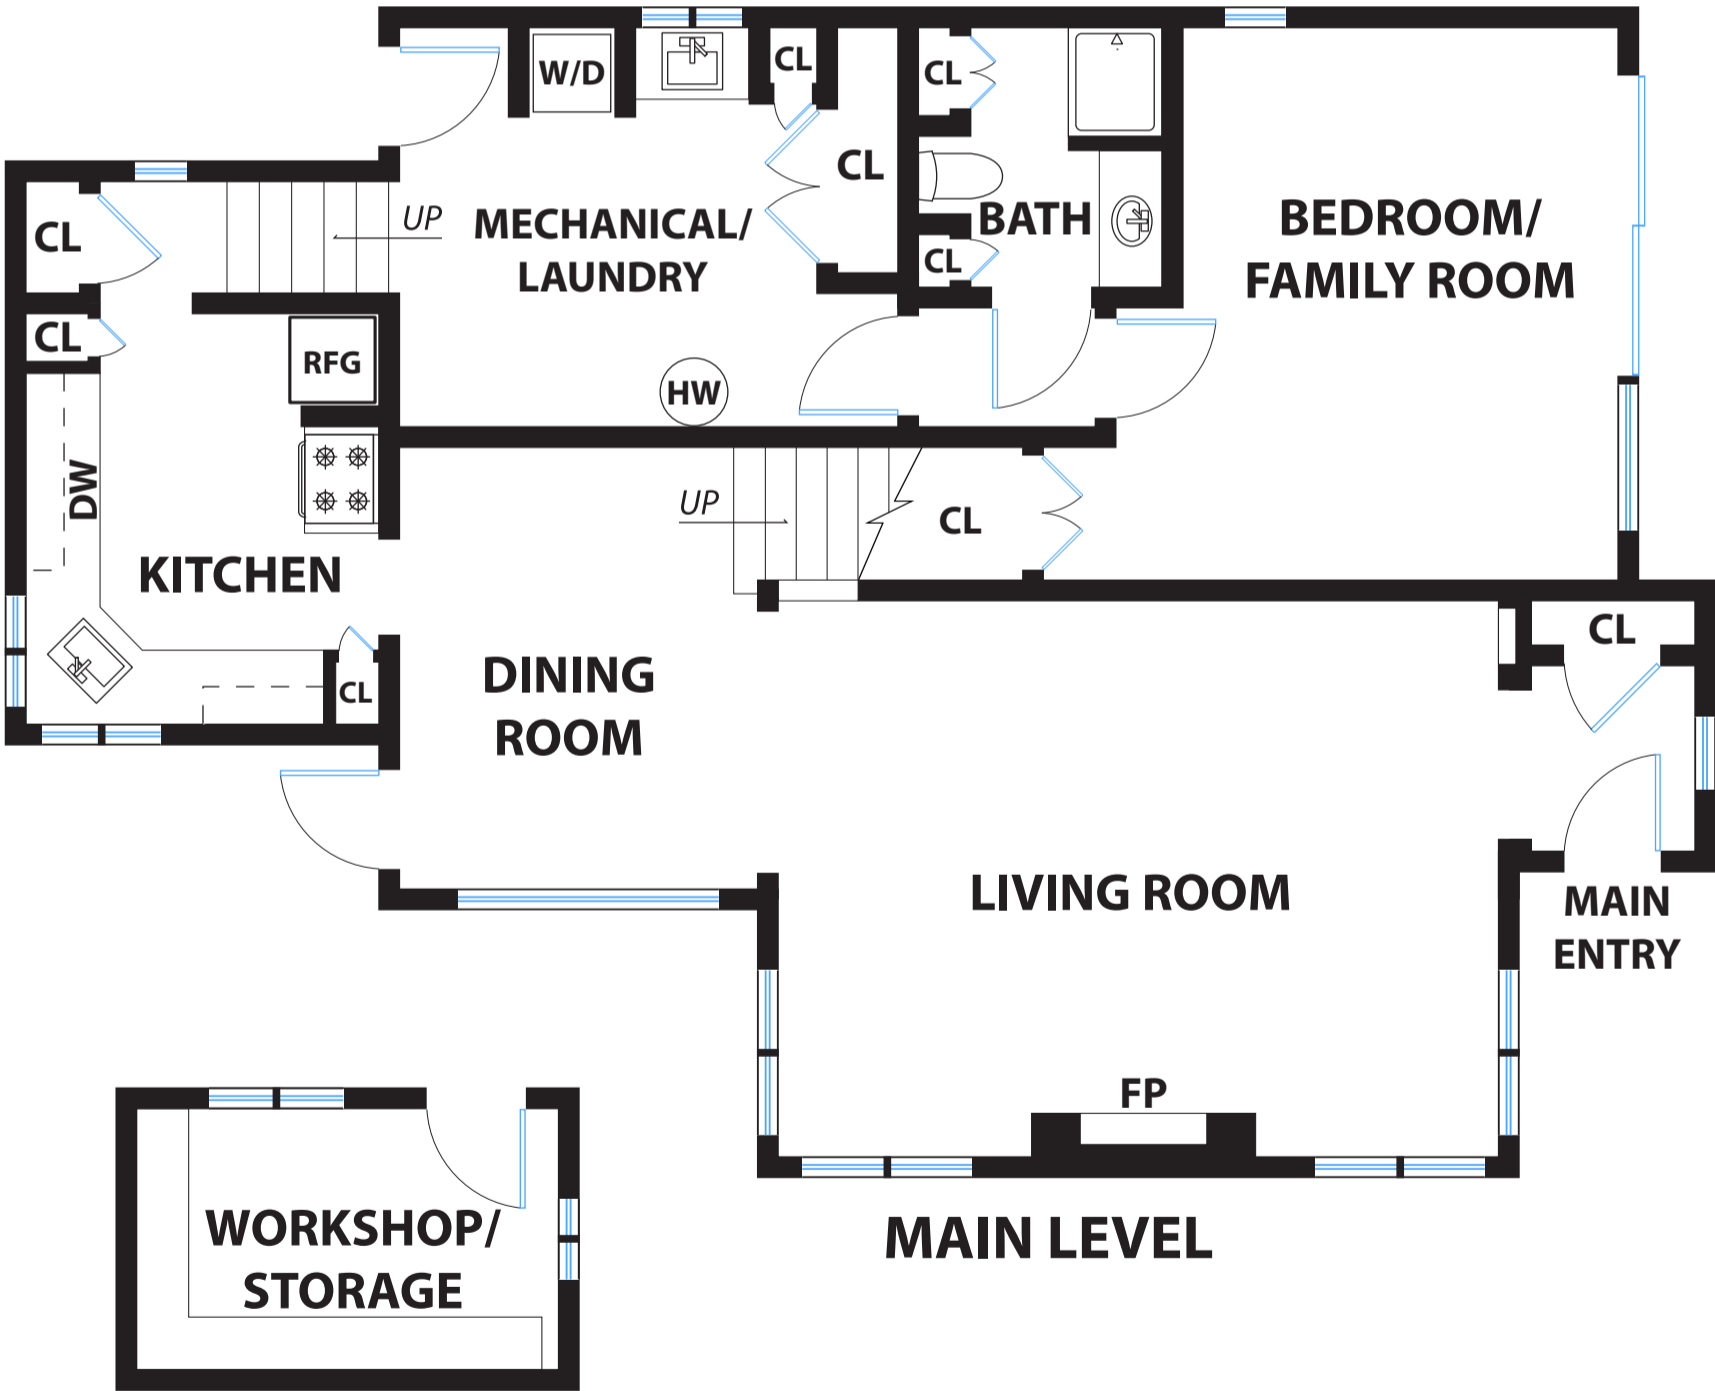

1411 LINCOLN STREET BERKELEY

UPPER LEVEL

MAIN LEVEL

PRESENTED BY : COREY WEINSTEIN
DRE #: 01362059

DISCLAIMER: RENDERING BY OPEN HOMES PHOTOGRAPHY. ALL MEASUREMENTS ARE APPROXIMATE AND MAY NOT BE EXACT.
DO NOT RELY ON THE ACCURACY OF THIS FLOOR PLAN WHEN DETERMINING THE PRICE OF A PROPERTY OR MAKING DECISIONS
REGARDING BUYING OR SELLING OF PROPERTIES WITHOUT INDEPENDENT VERIFICATION.